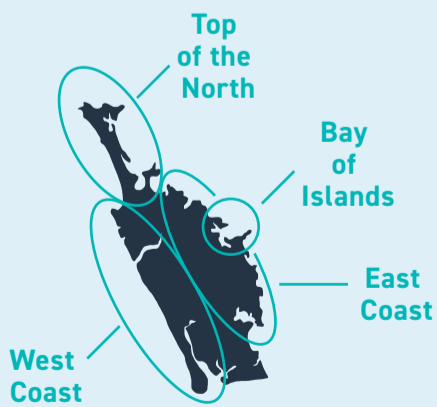

Far North

NORTHLAND NEW ZEALAND

Map Legend

-  Northland Journey Route
-  Twin Coast Discovery Highway
-  TwinCoast Cycle Trail
-  State Highway
-  Airport
-  isite

Northland Location

Areas of Northland

Drive Times

- Auckland to Whangārei - 2hrs
- Auckland to Paihia - 3hrs
- Auckland to Kaitiāia - 4hrs 30mins
- Auckland to Hokianga - 3hrs 45mins

More info at: www.northlandnz.com/visit/travel-trade